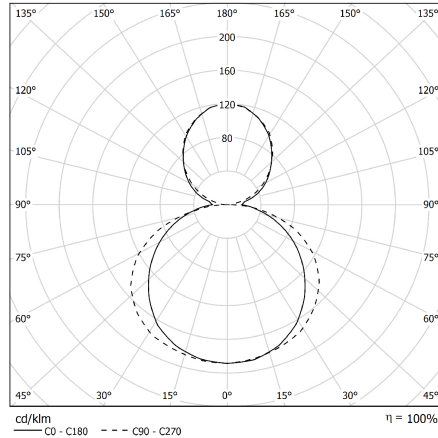

BEN MAXI IP40 PG Double Emission

Frosted Acryl-Satiné impact resistant.

CODE		FLUX	SIZE	CERTIFICATIONS
10DI221PGK4D	221W: 185W+36W 4000K	29240lm	Ø 1080mm	

Optics

PG diffuser with frosted Acryl-Satiné and impact resistant diffuser UGR<22. Direct/indirect emission.