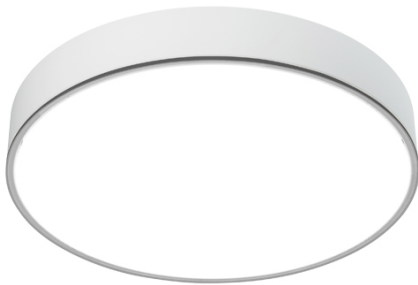

BEN MAXI IP40 PG Double Emission

Frosted Acryl-Satiné impact resistant.

CODE		FLUX	SIZE	CERTIFICATIONS
10DI221PGK4D	221W: 185W+36W 4000K	29240lm	Ø 1080mm	

Optics

PG diffuser with frosted Acryl-Satiné and impact resistant diffuser UGR<22. Direct/indirect emission.

Technical features

- Built-in driver
- >125 lm/W
- CRI >125
- Eye safety: RG0/RG1
- Mac Adams 3
- L80/B20 >80.000h
- 5 years warranty

Body

Aluminum with epoxy powder coating.

Legal references

In compliance with the safety standards EN 60 598-1 and UNI EN 12464-1 (lighting for working places).