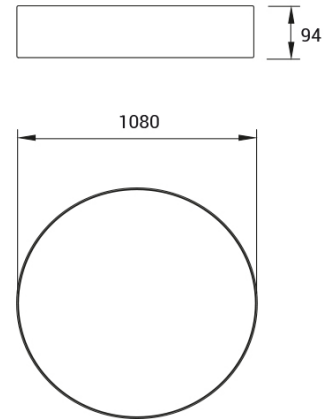

BEN MAXI IP40 PG Double Emission

Frosted Acryl-Satiné impact resistant.

CODE		FLUX	SIZE	CERTIFICATIONS
10DI221PGK4D	221W: 185W+36W 4000K	29240lm	Ø 1080mm	

Optics

PG diffuser with frosted Acryl-Satiné and impact resistant diffuser UGR<22. Direct/indirect emission.